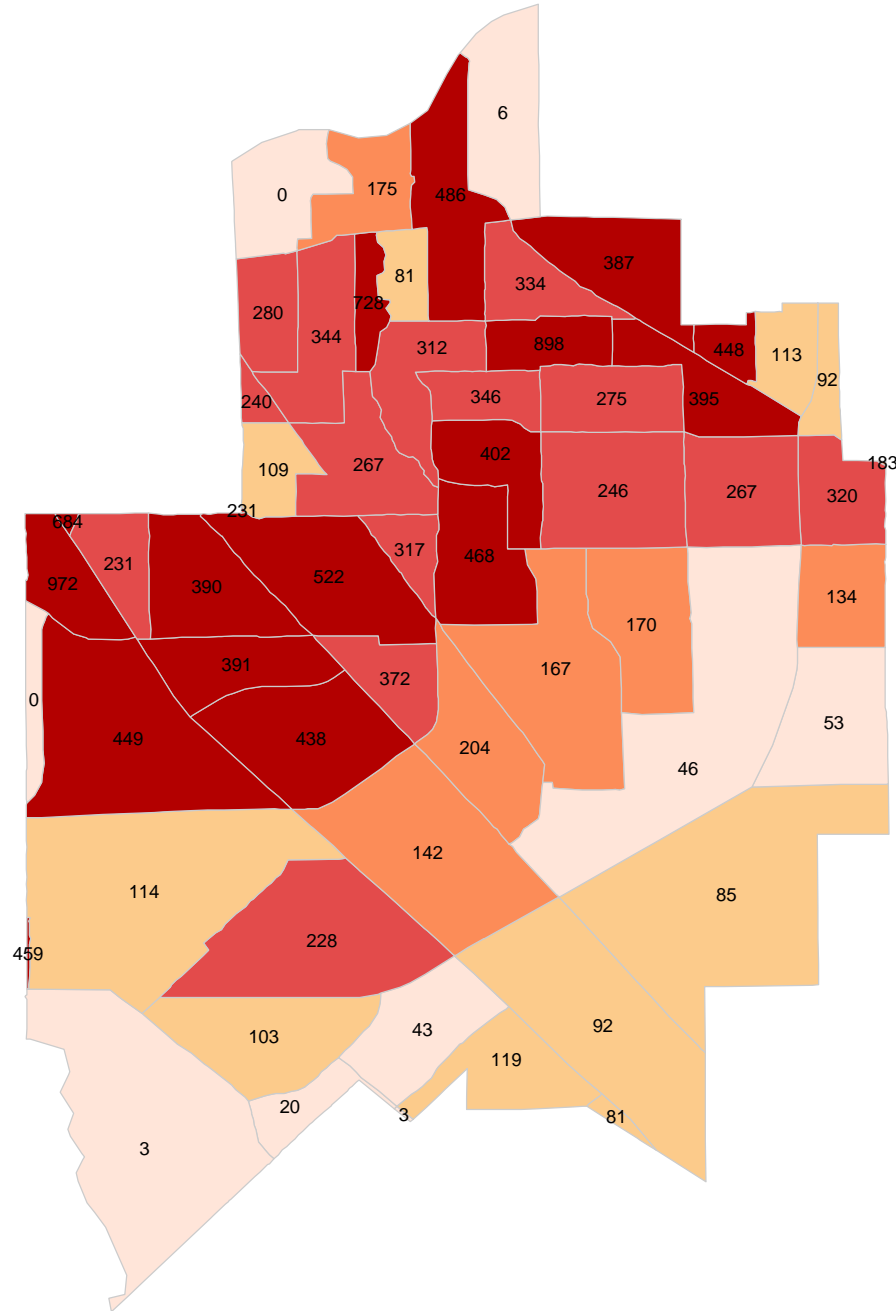

Number of Children in Pasadena ISD Age 0-5 at or Below 185% Poverty by Census Tract

Number at or Below 185% Poverty

- 0 - 54
- 55 - 125
- 126 - 205
- 206 - 375
- 376 - 972