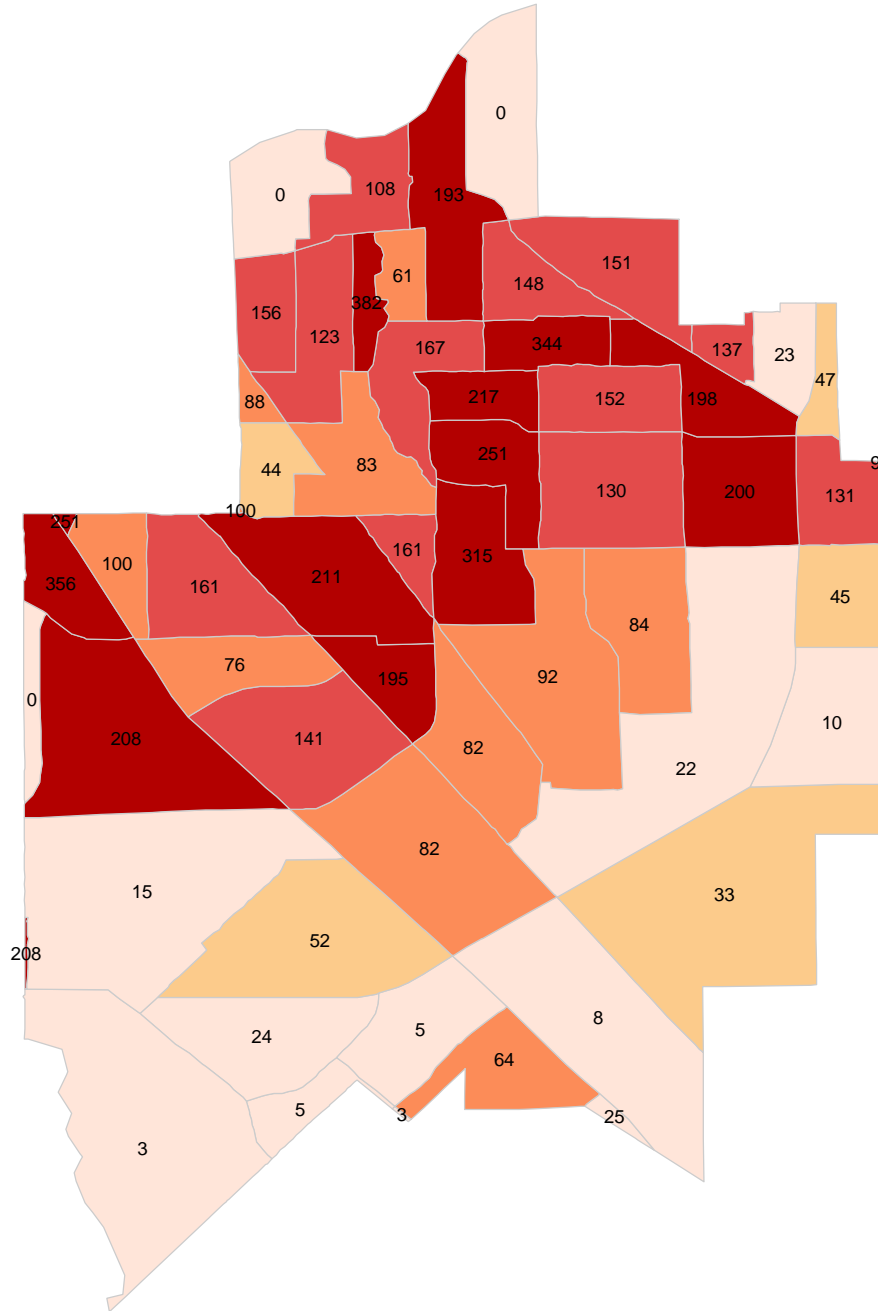

Number of Children in Pasadena ISD Age 0-5 at or Below 100% Poverty by Census Tract

Number at or Below 100% Poverty