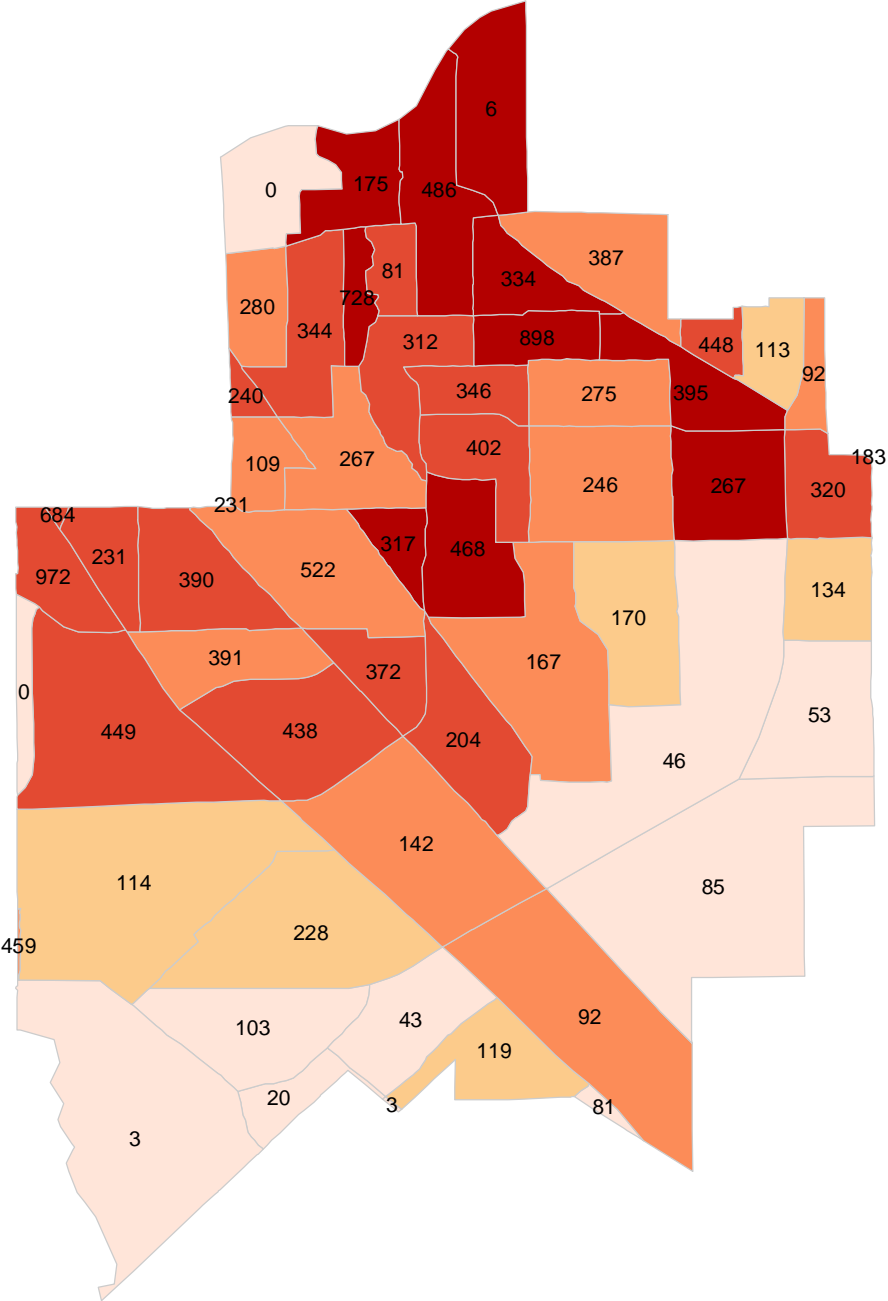

Proportion of Children in Pasadena ISD Age 0-5 at or Below 185% Poverty by Census Tract

Proportion at or Below 185% Poverty

Numbers in census tracts are the numbers of children at or below 185% poverty