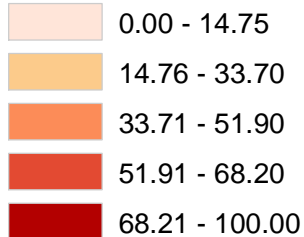

Proportion of Children in Pasadena ISD Age 0-5 at or Below 185% Poverty by Census Tract

Proportion at or Below 185% Poverty

Numbers in census tracts are the numbers of children at or below 185% poverty